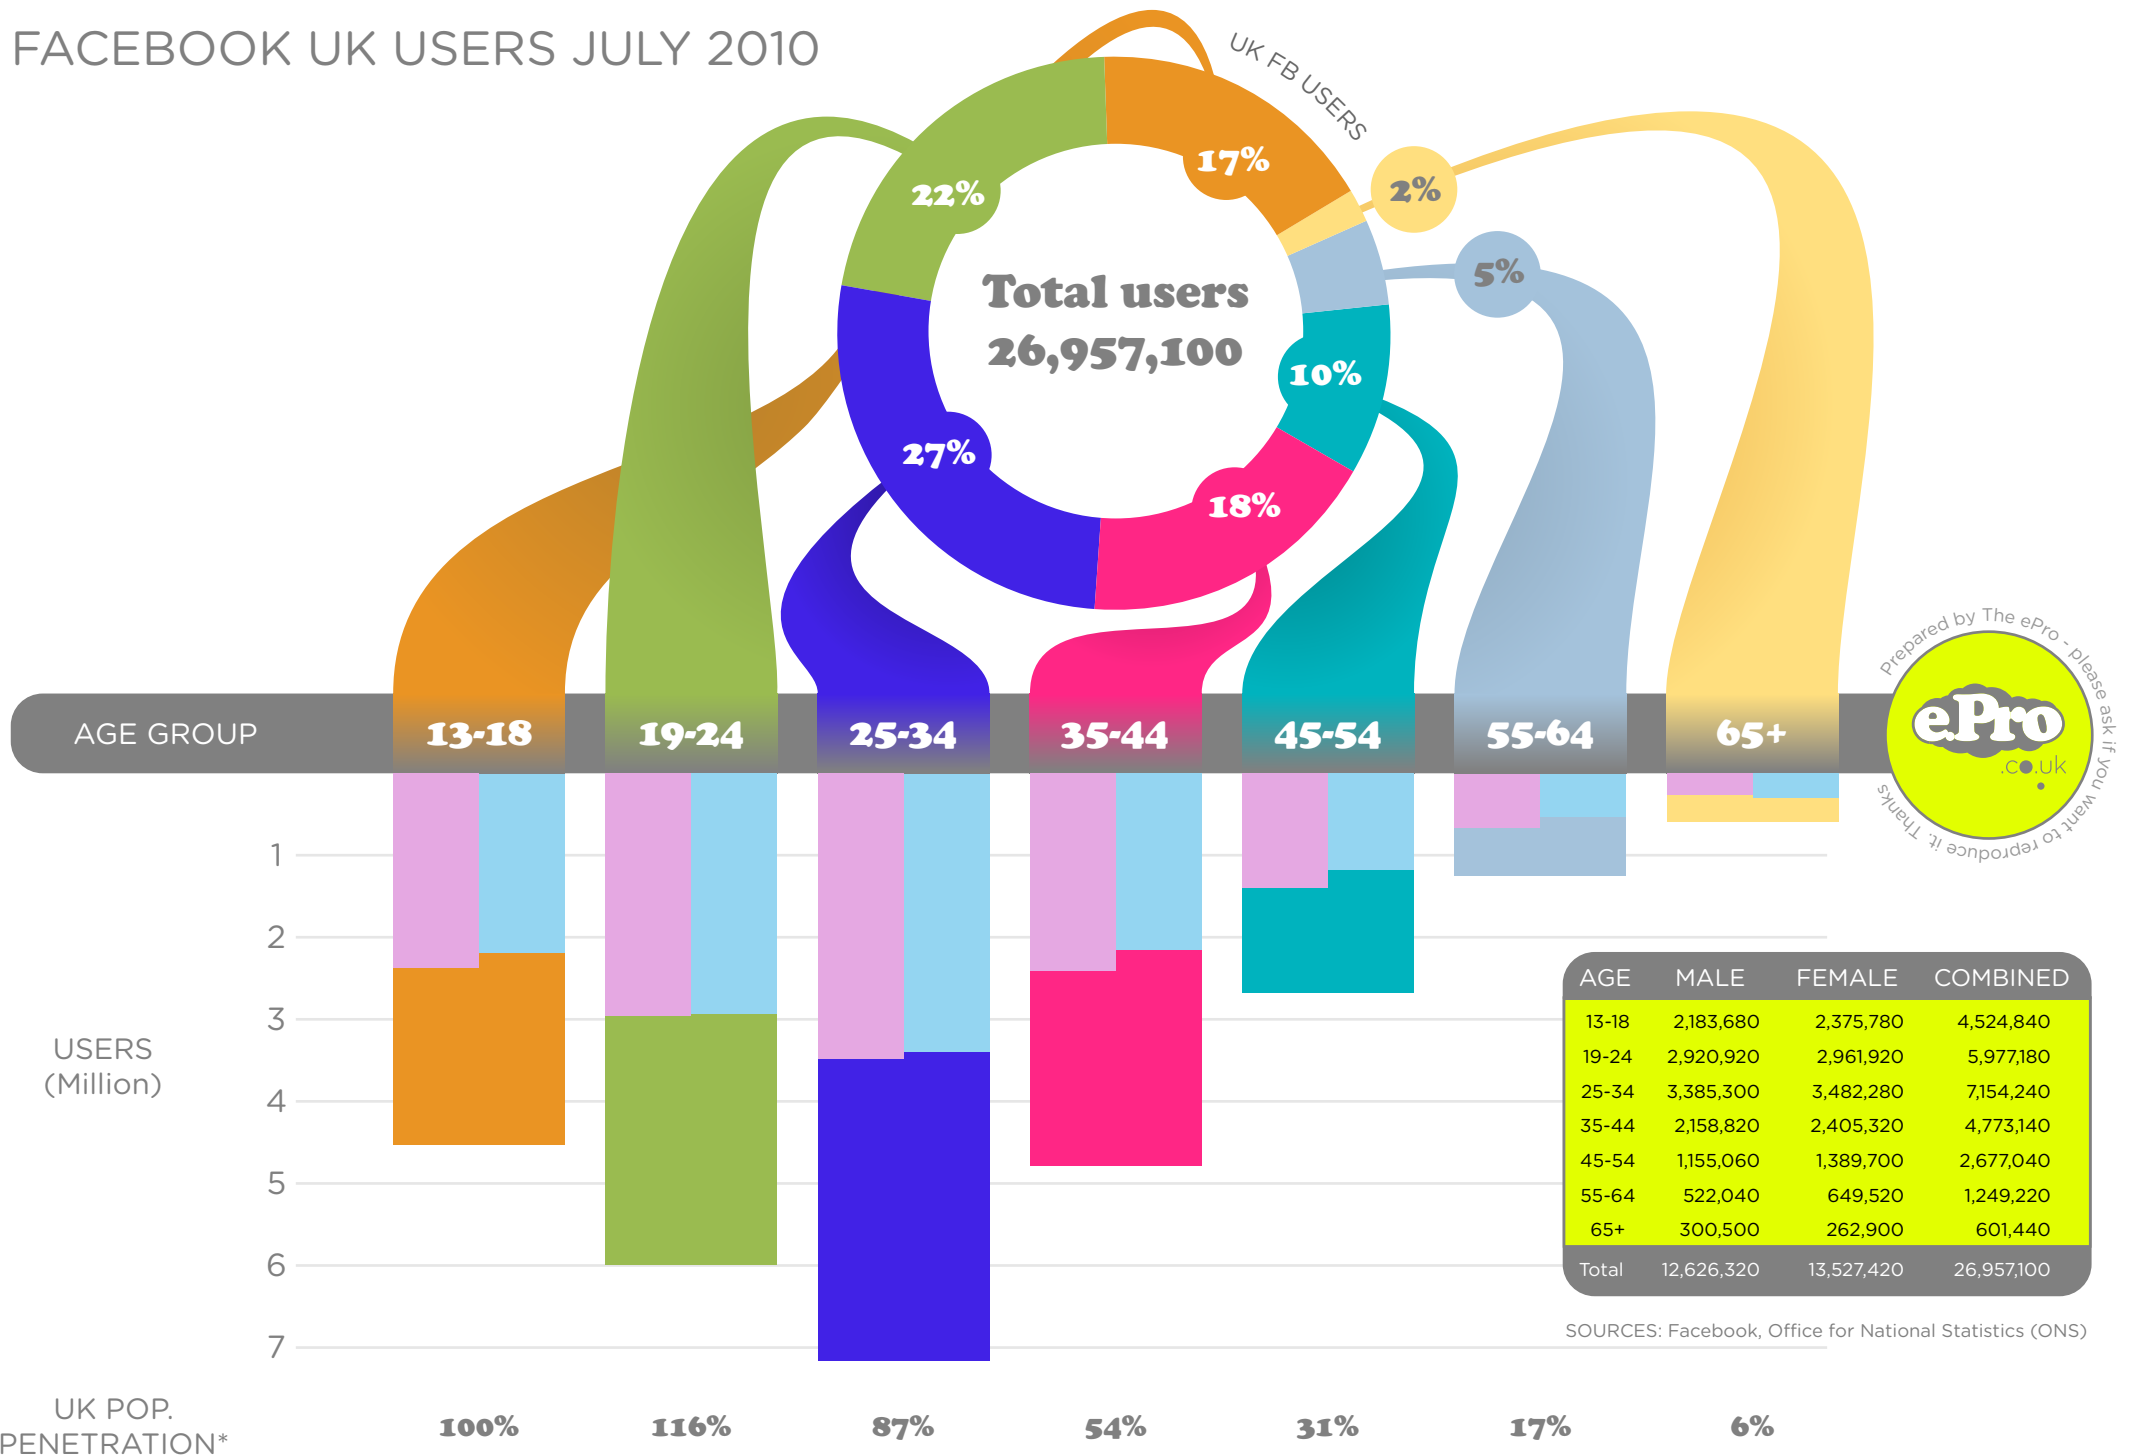

# FACEBOOK UK USERS JULY 2010

\*THE PENETRATION FIGURES ARE CLEARLY OUT. THIS IS PROBABLY DUE TO A NUMBER OF FACTORS. SEE <http://www.epro.co.uk/Om> FOR MORE DISCUSSION.